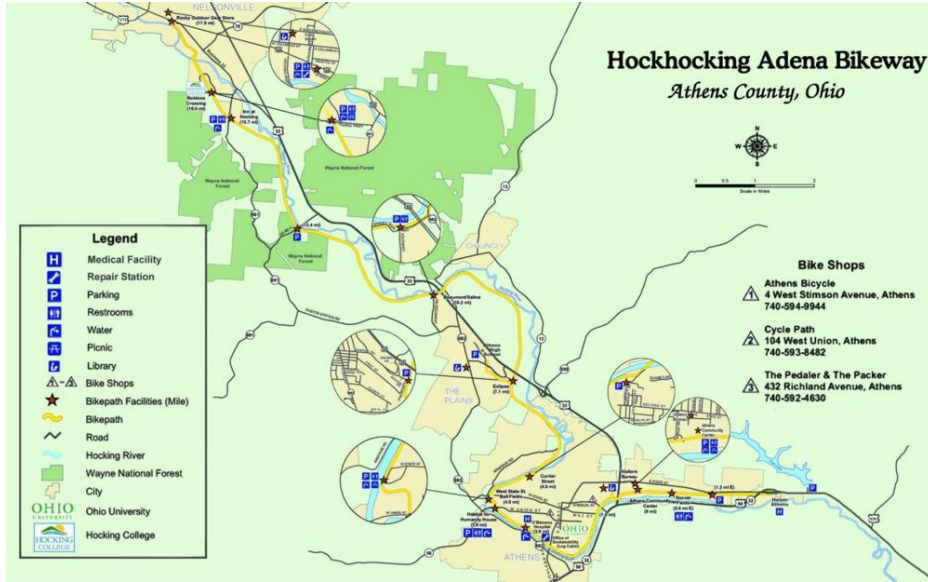

TRANSPORTATION SERVICES

River Park is conveniently located next to the Hocking Adena Bikeway

We are also located next to the Athens Public Transit Route!